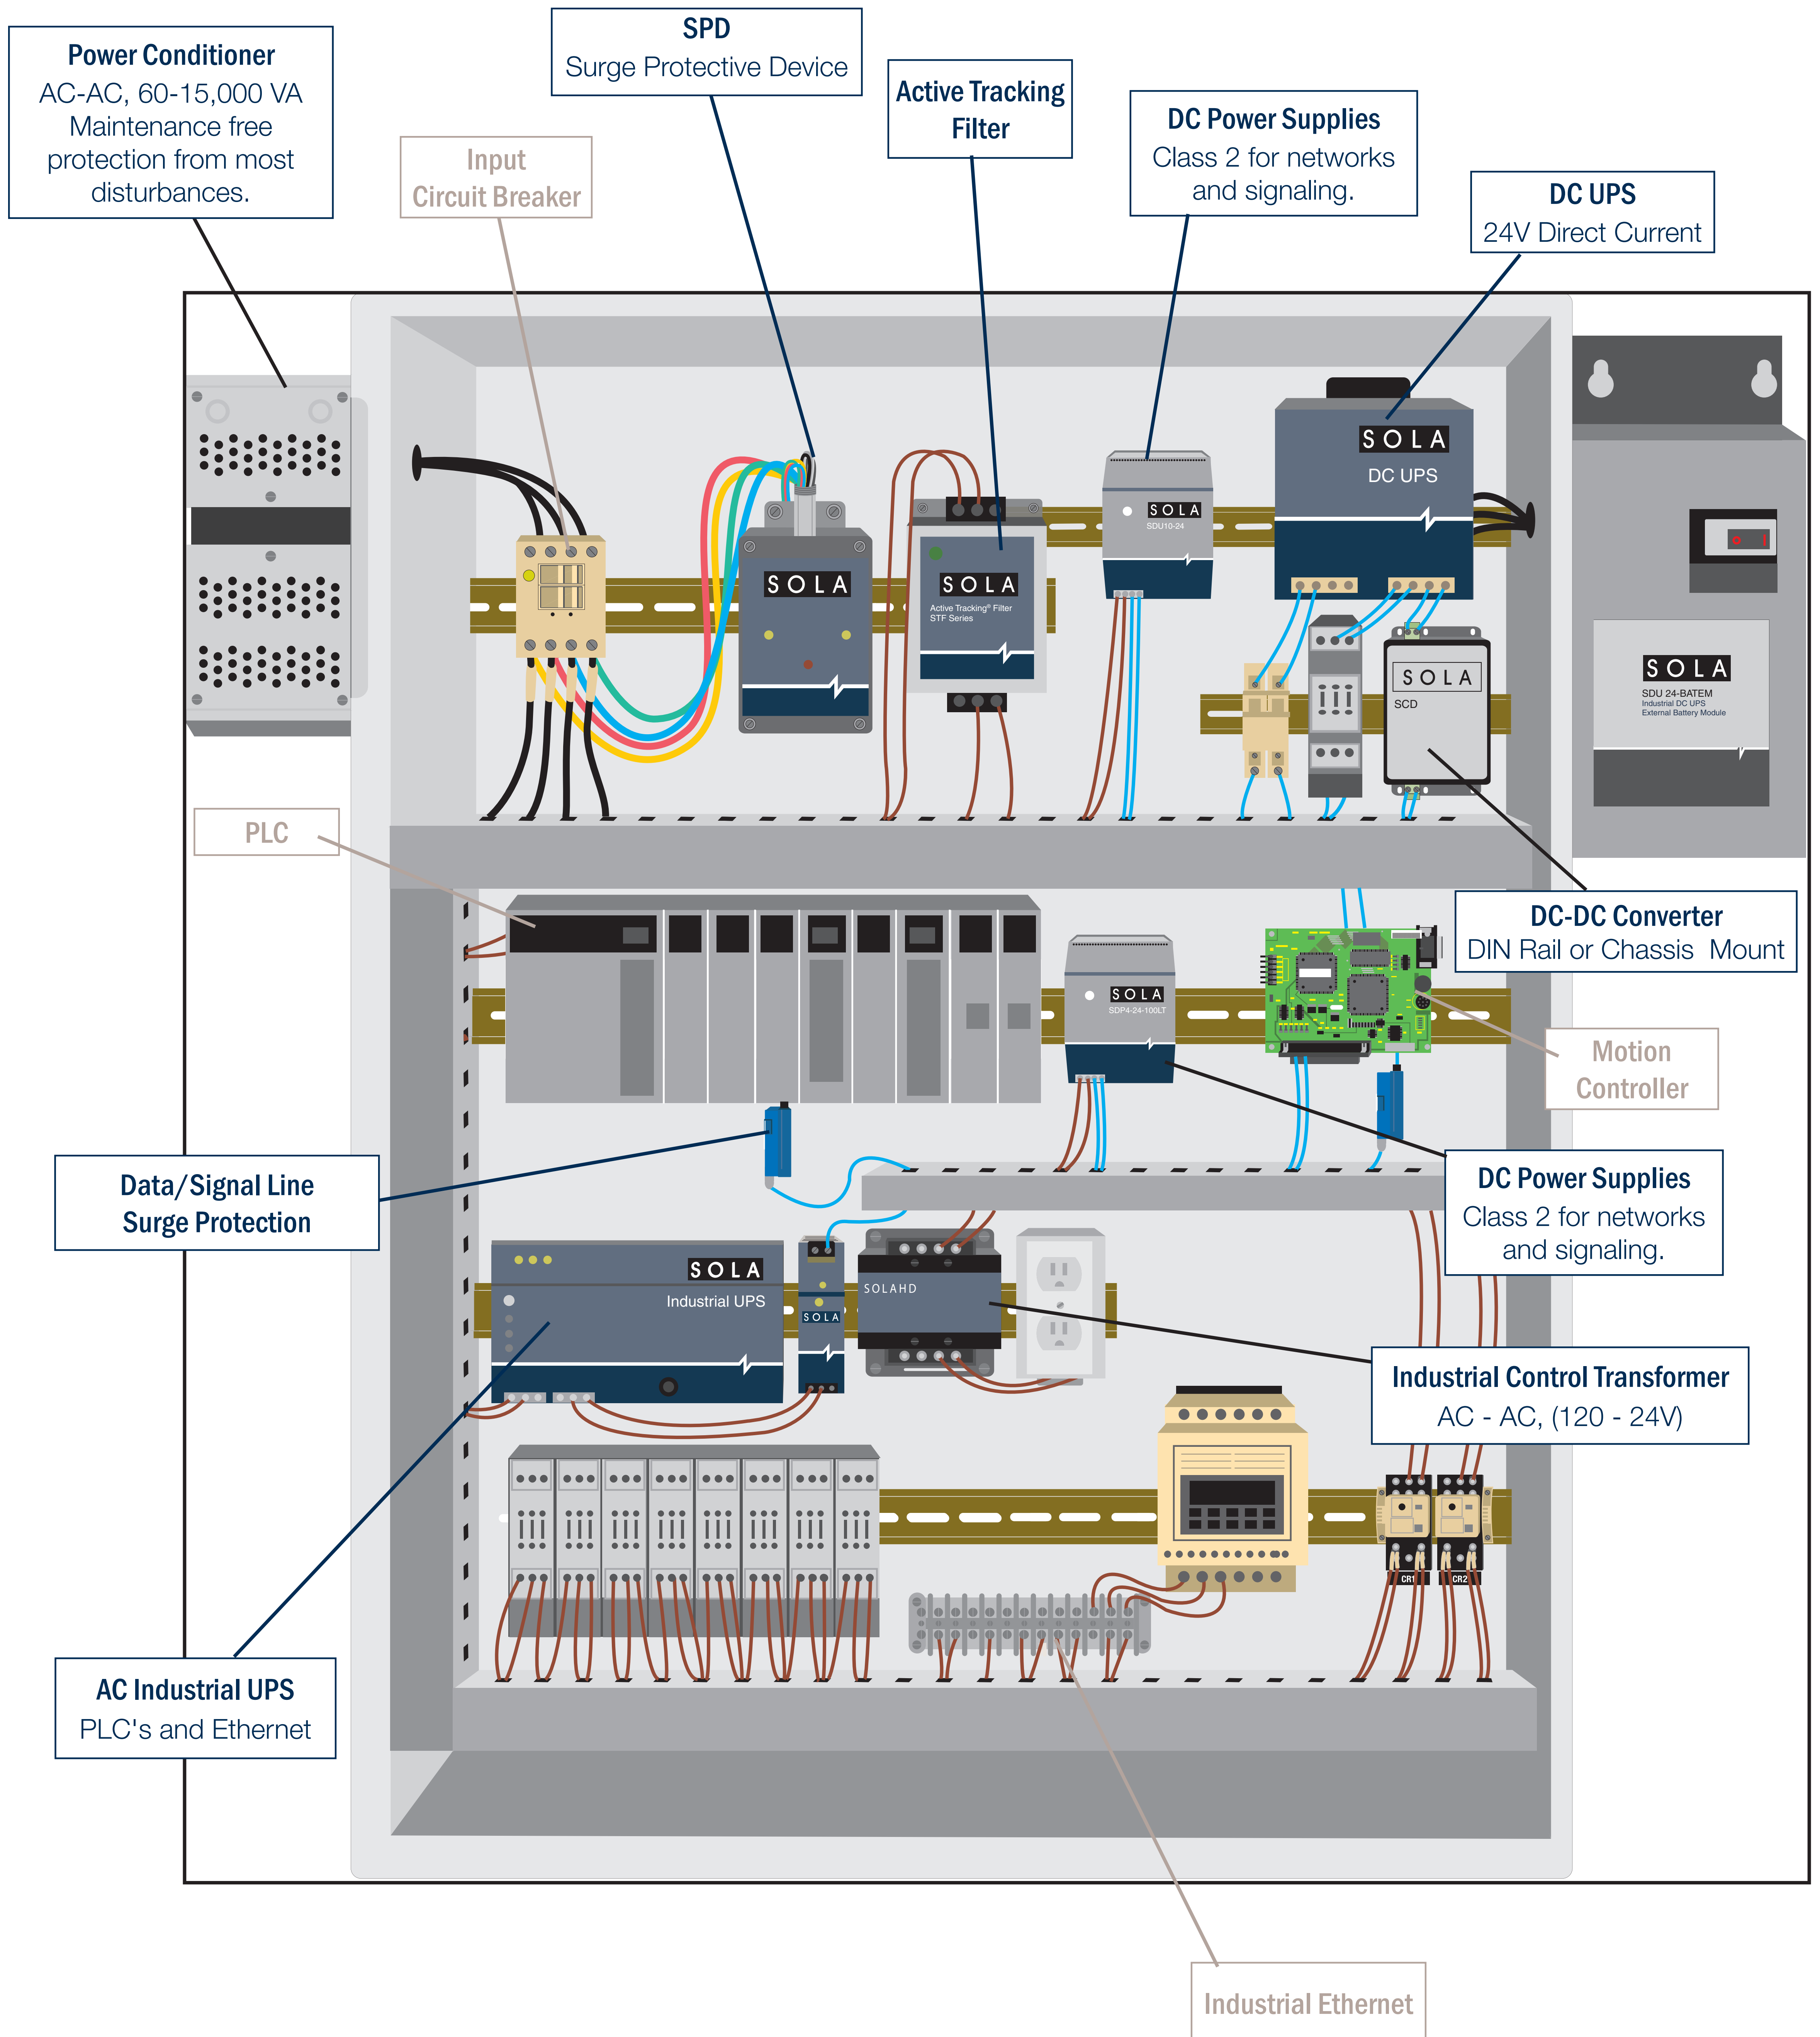

Total Power Quality Drives Performance

Contact **Technical Services** at (800) 377-4384 with any questions.
Visit our website at www.SolaHD.com.