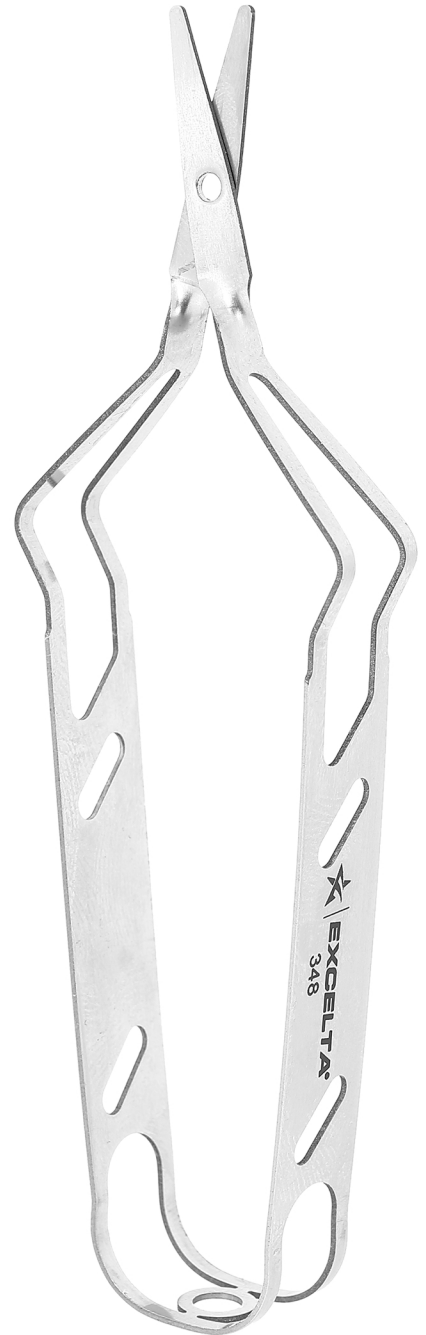

EXCELTA®
SINCE 1957

NEW! ★★ SKU: 348
self-opening ergonomic blunt tip safety scissor

Made in the USA

- 301 $\frac{3}{4}$ hard, high wear resistant, Stainless Steel
- Good corrosion and oxidation resistance
- Extremely light weight 0.027lbs
- Blunt tips prevents accidental cutting

Sleek design offers user a comfortable grip and smooth cutting.

Handle design allows the user maximum grip while still being able to maneuver in tight spaces.

Single band design is autoclavable.

Lightweight design is complimented by its smooth cutting motion assisted by the self-opening feature.