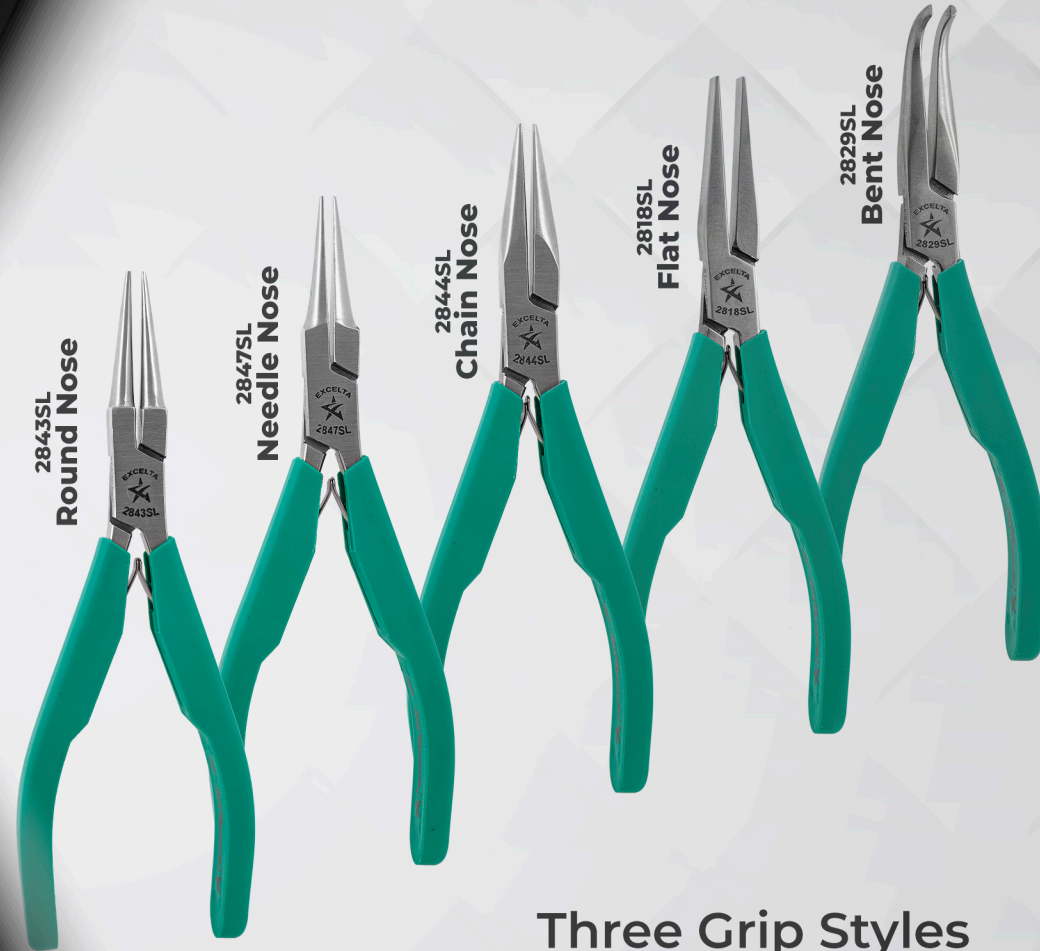

## Slim Line Pliers

We now offer our most popular pliers with the NEW Slim Line grip! These precision pliers pair perfectly with our new Slim Line Cutters and Clean Room Ergonomic Tweezers. This ESD safe grip offers a smaller profile and still allows for the highest precision head shapes. For more information on the full line of Slim Line products visit us at [excelta.com](http://excelta.com).

## Precision Head Shapes

Three Grip Styles  
to choose from

Slim Line  
Ergonomic  
Clean Room

**EXCELTA**<sup>®</sup>  
SINCE 1957

# MEDIUM HEAD PLIERS STAINLESS STEEL

★★ FINE PRECISION STANDARD PLIERS

The 2800 Series Molded Ergonomic & SL Molded are both ESD SAFE - Surface Resistivity  $10^8$  ohms/sq.

**2844SL**  
**SLIM LINE GRIP**  
5.25" (133mm)